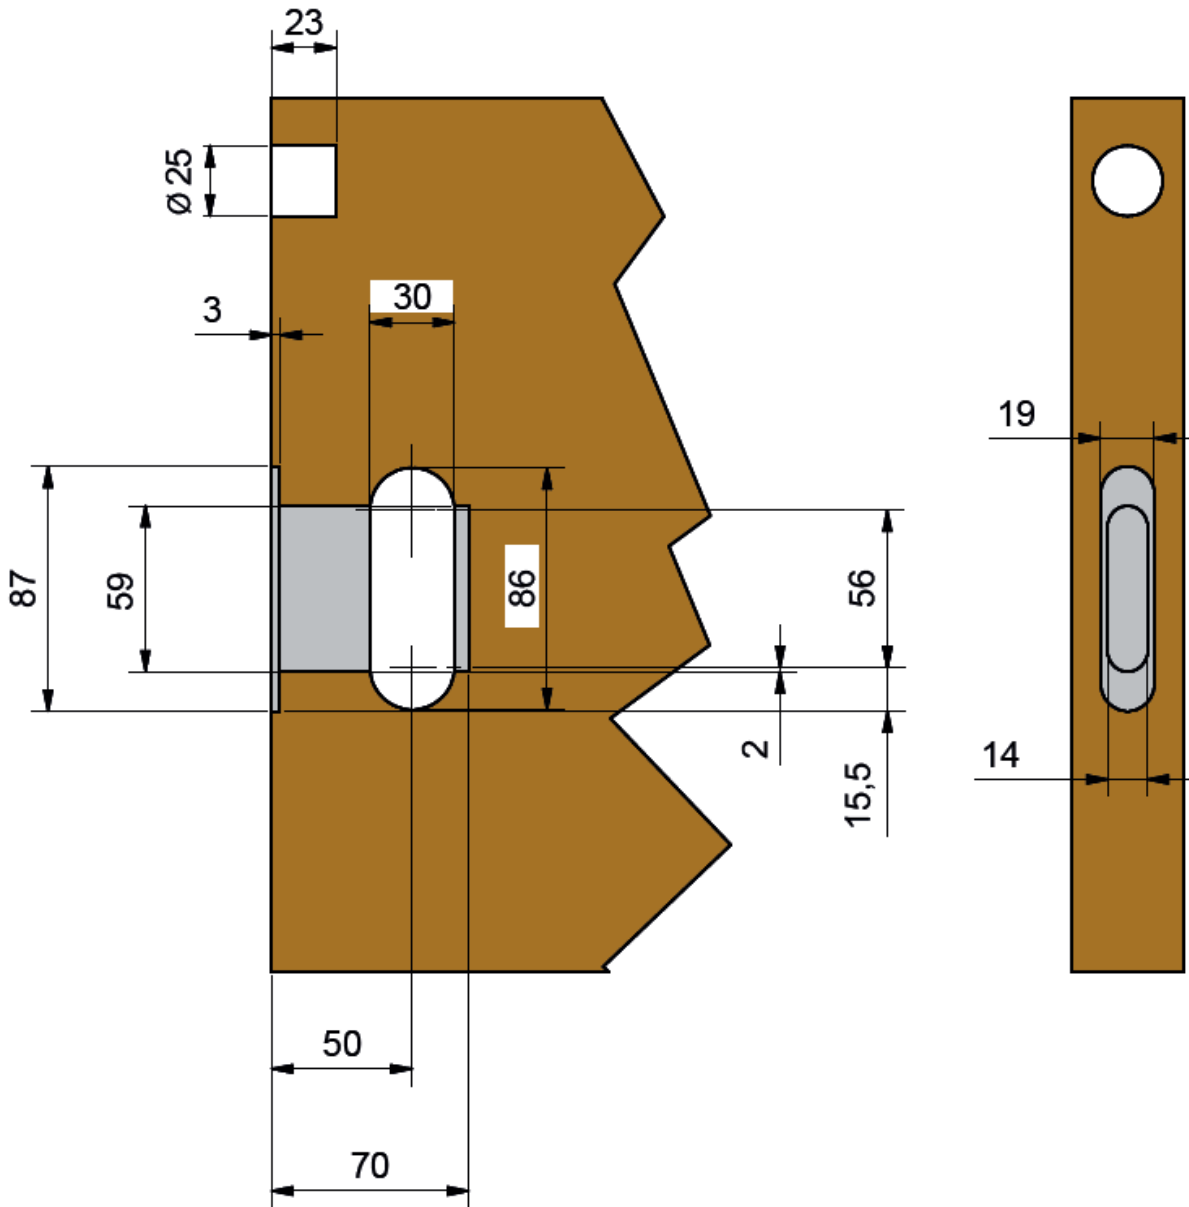

CUT-OUT TEMPLATE

SDK068PV - SDK096PV

S12

measurements shown are in millimeters

For set **with lock** backset=50:

MOUNTING P