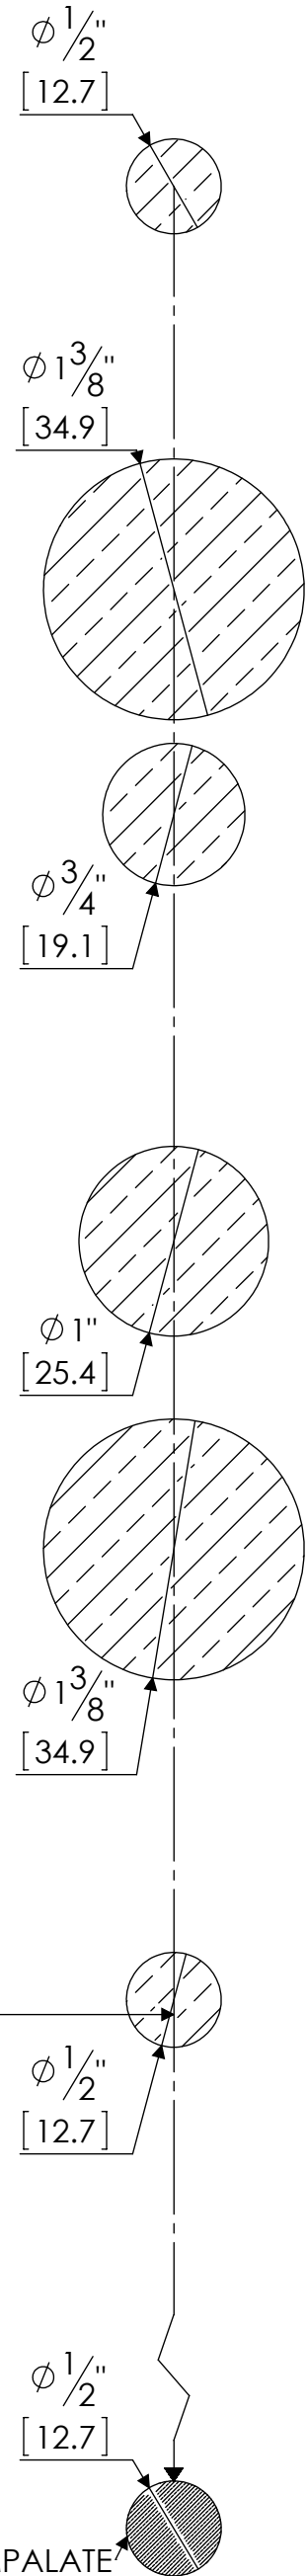

TEMPLATE FOR SIG3006
 AHI HARDWARE INC.
 7554 Cote de Liesse
 St-Laurent, Qc H4T1E7

T 877.339.8281
 F 866.667.5633
 info@ahi-arch.com
 www.ahi-arch.com

NOT A HOLE TEMPALATE

NOT A HOLE TEMPALATE