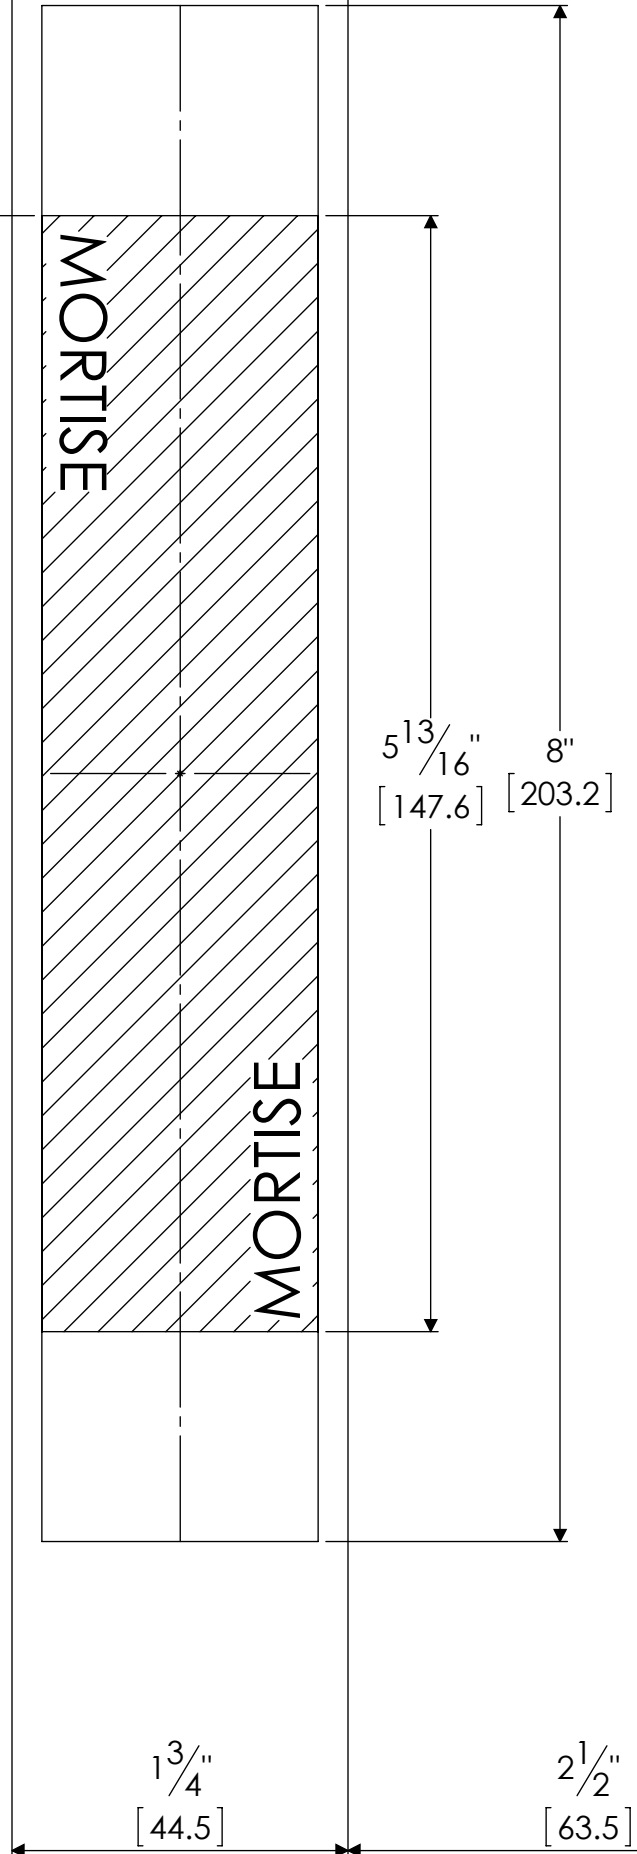

TEMPLATE FOR SIG3006
 AHI HARDWARE INC.
 7554 Cote de Liesse
 St-Laurent, Qc H4T1E7

T 877.339.8281
 F 866.667.5633
 info@ahi-arch.com
 www.ahi-arch.com

NOT A HOLE TEMPALATE

NOT A HOLE TEMPALATE