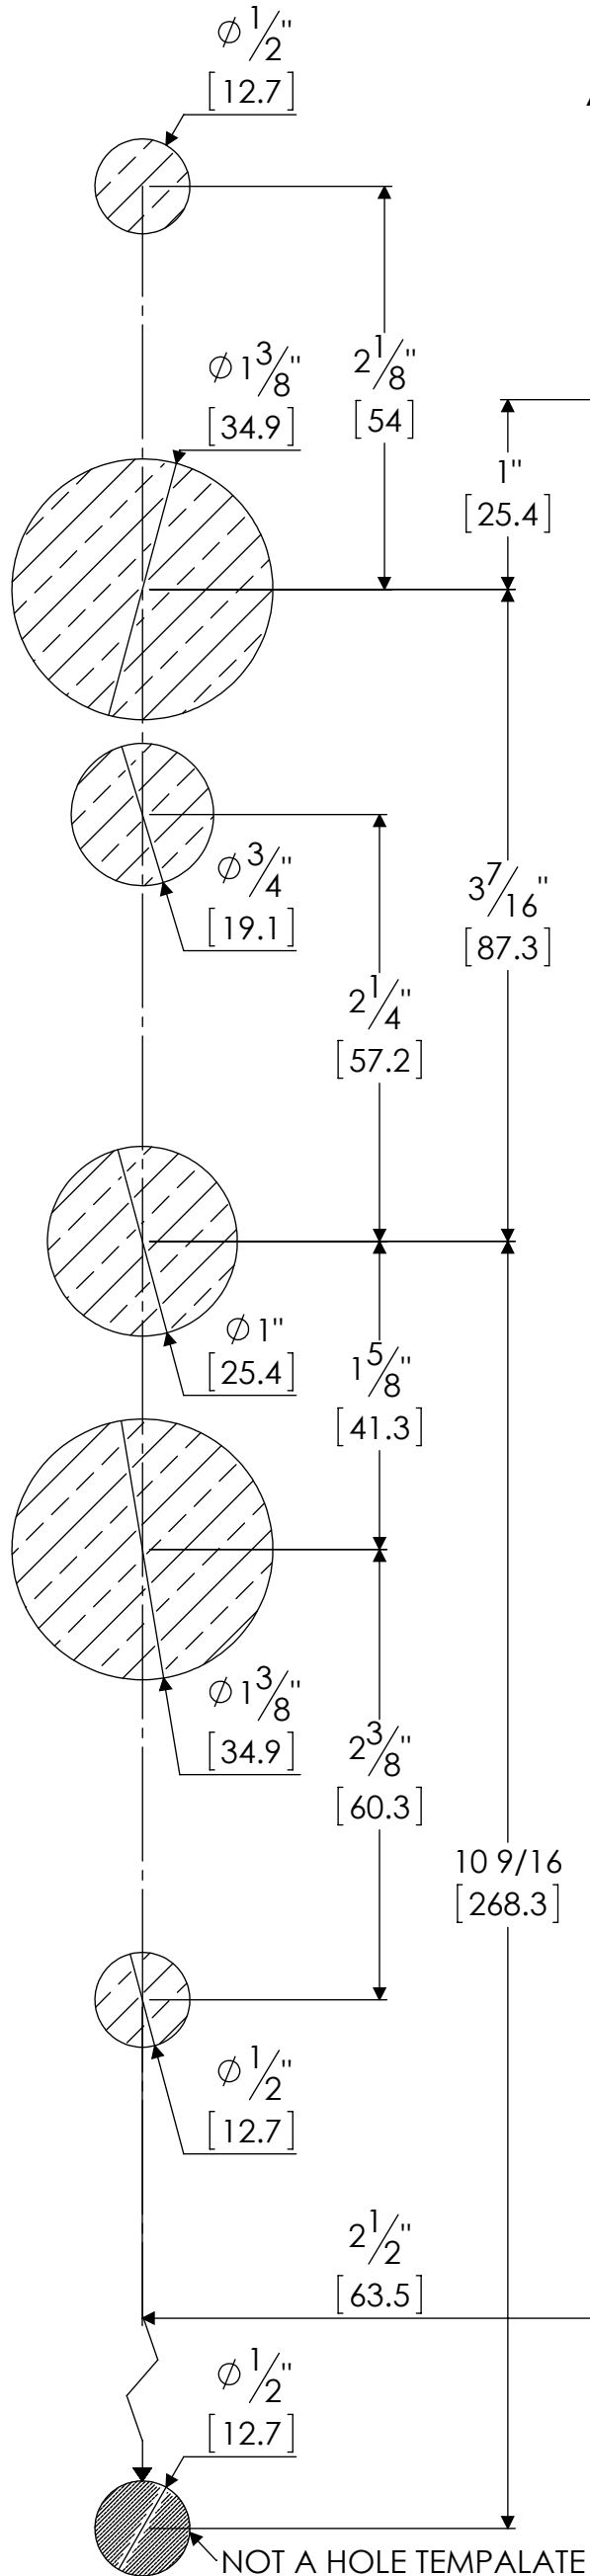

TEMPLATE FOR SIG3006
 AHI HARDWARE INC.
 7554 Cote de Liesse
 St-Laurent, Qc H4T1E7

T 877.339.8281
 F 866.667.5633
 info@ahi-arch.com
 www.ahi-arch.com

NOT A HOLE TEMPALATE

NOT A HOLE TEMPALATE