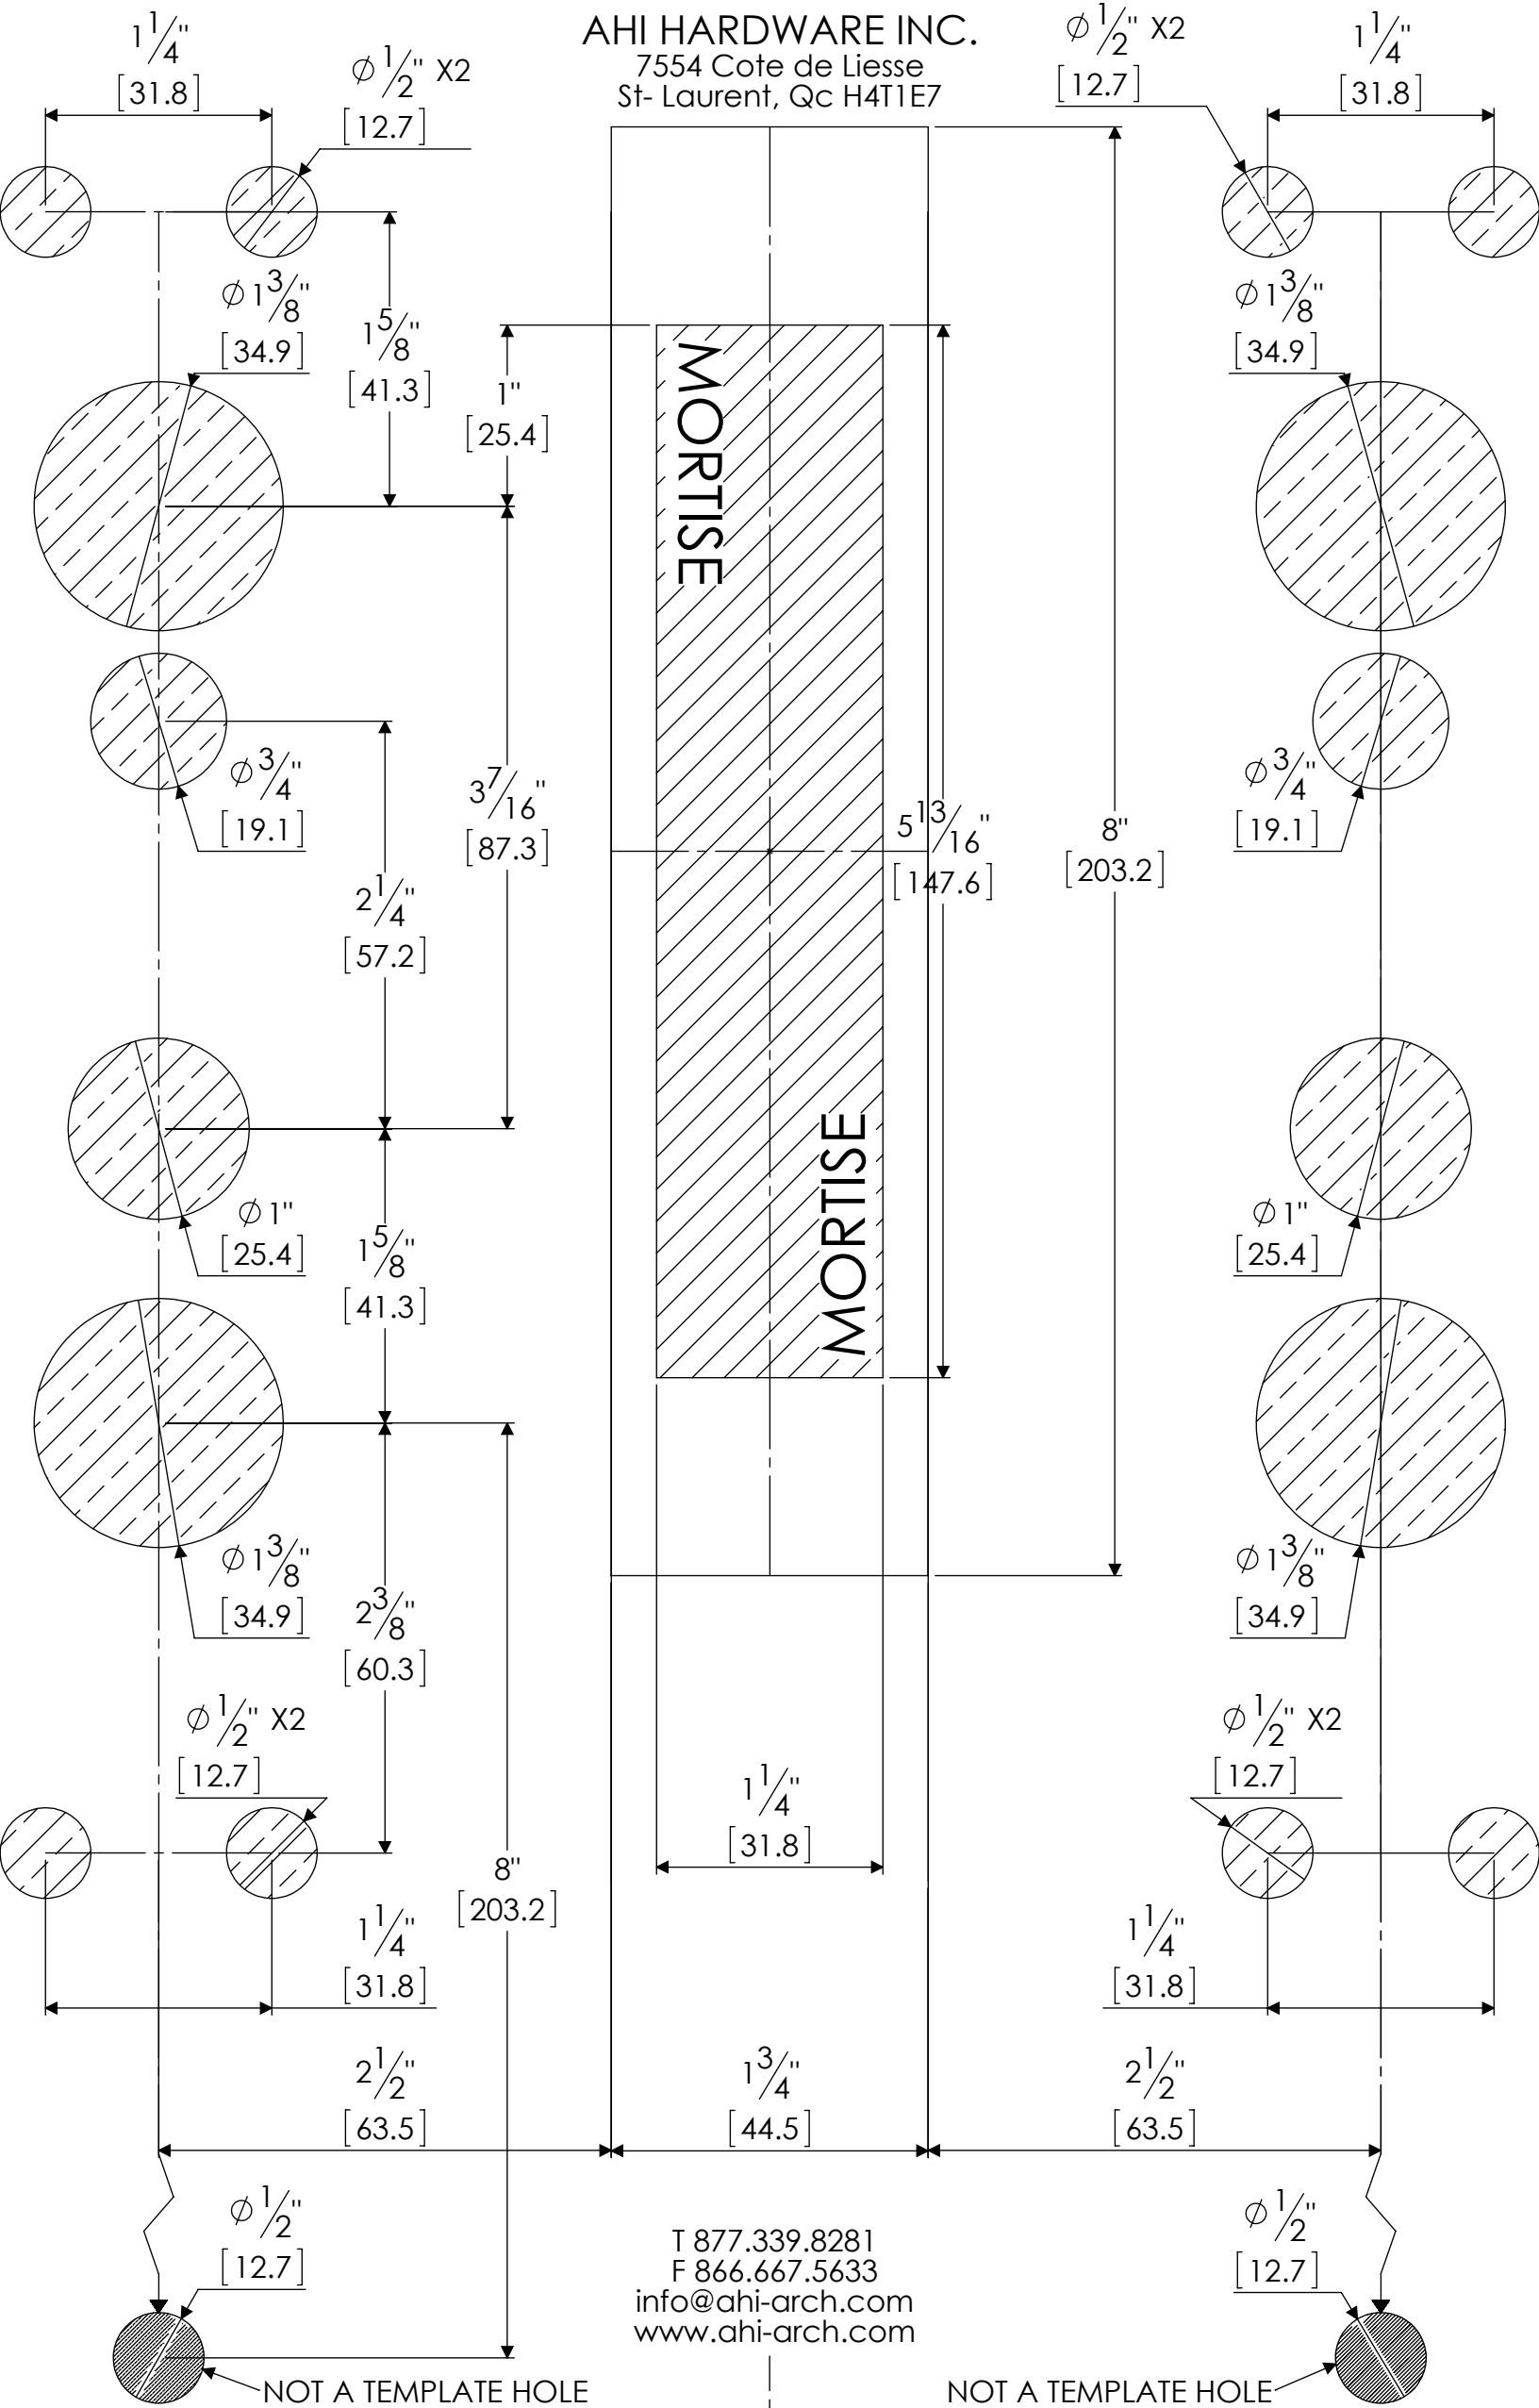

TEMPLATE FOR SIG3004B  
 AHI HARDWARE INC.  
 7554 Cote de Liesse  
 St-Laurent, Qc H4T1E7

T 877.339.8281  
 F 866.667.5633  
 info@ahi-arch.com  
 www.ahi-arch.com

NOT A TEMPLATE HOLE

NOT A TEMPLATE HOLE