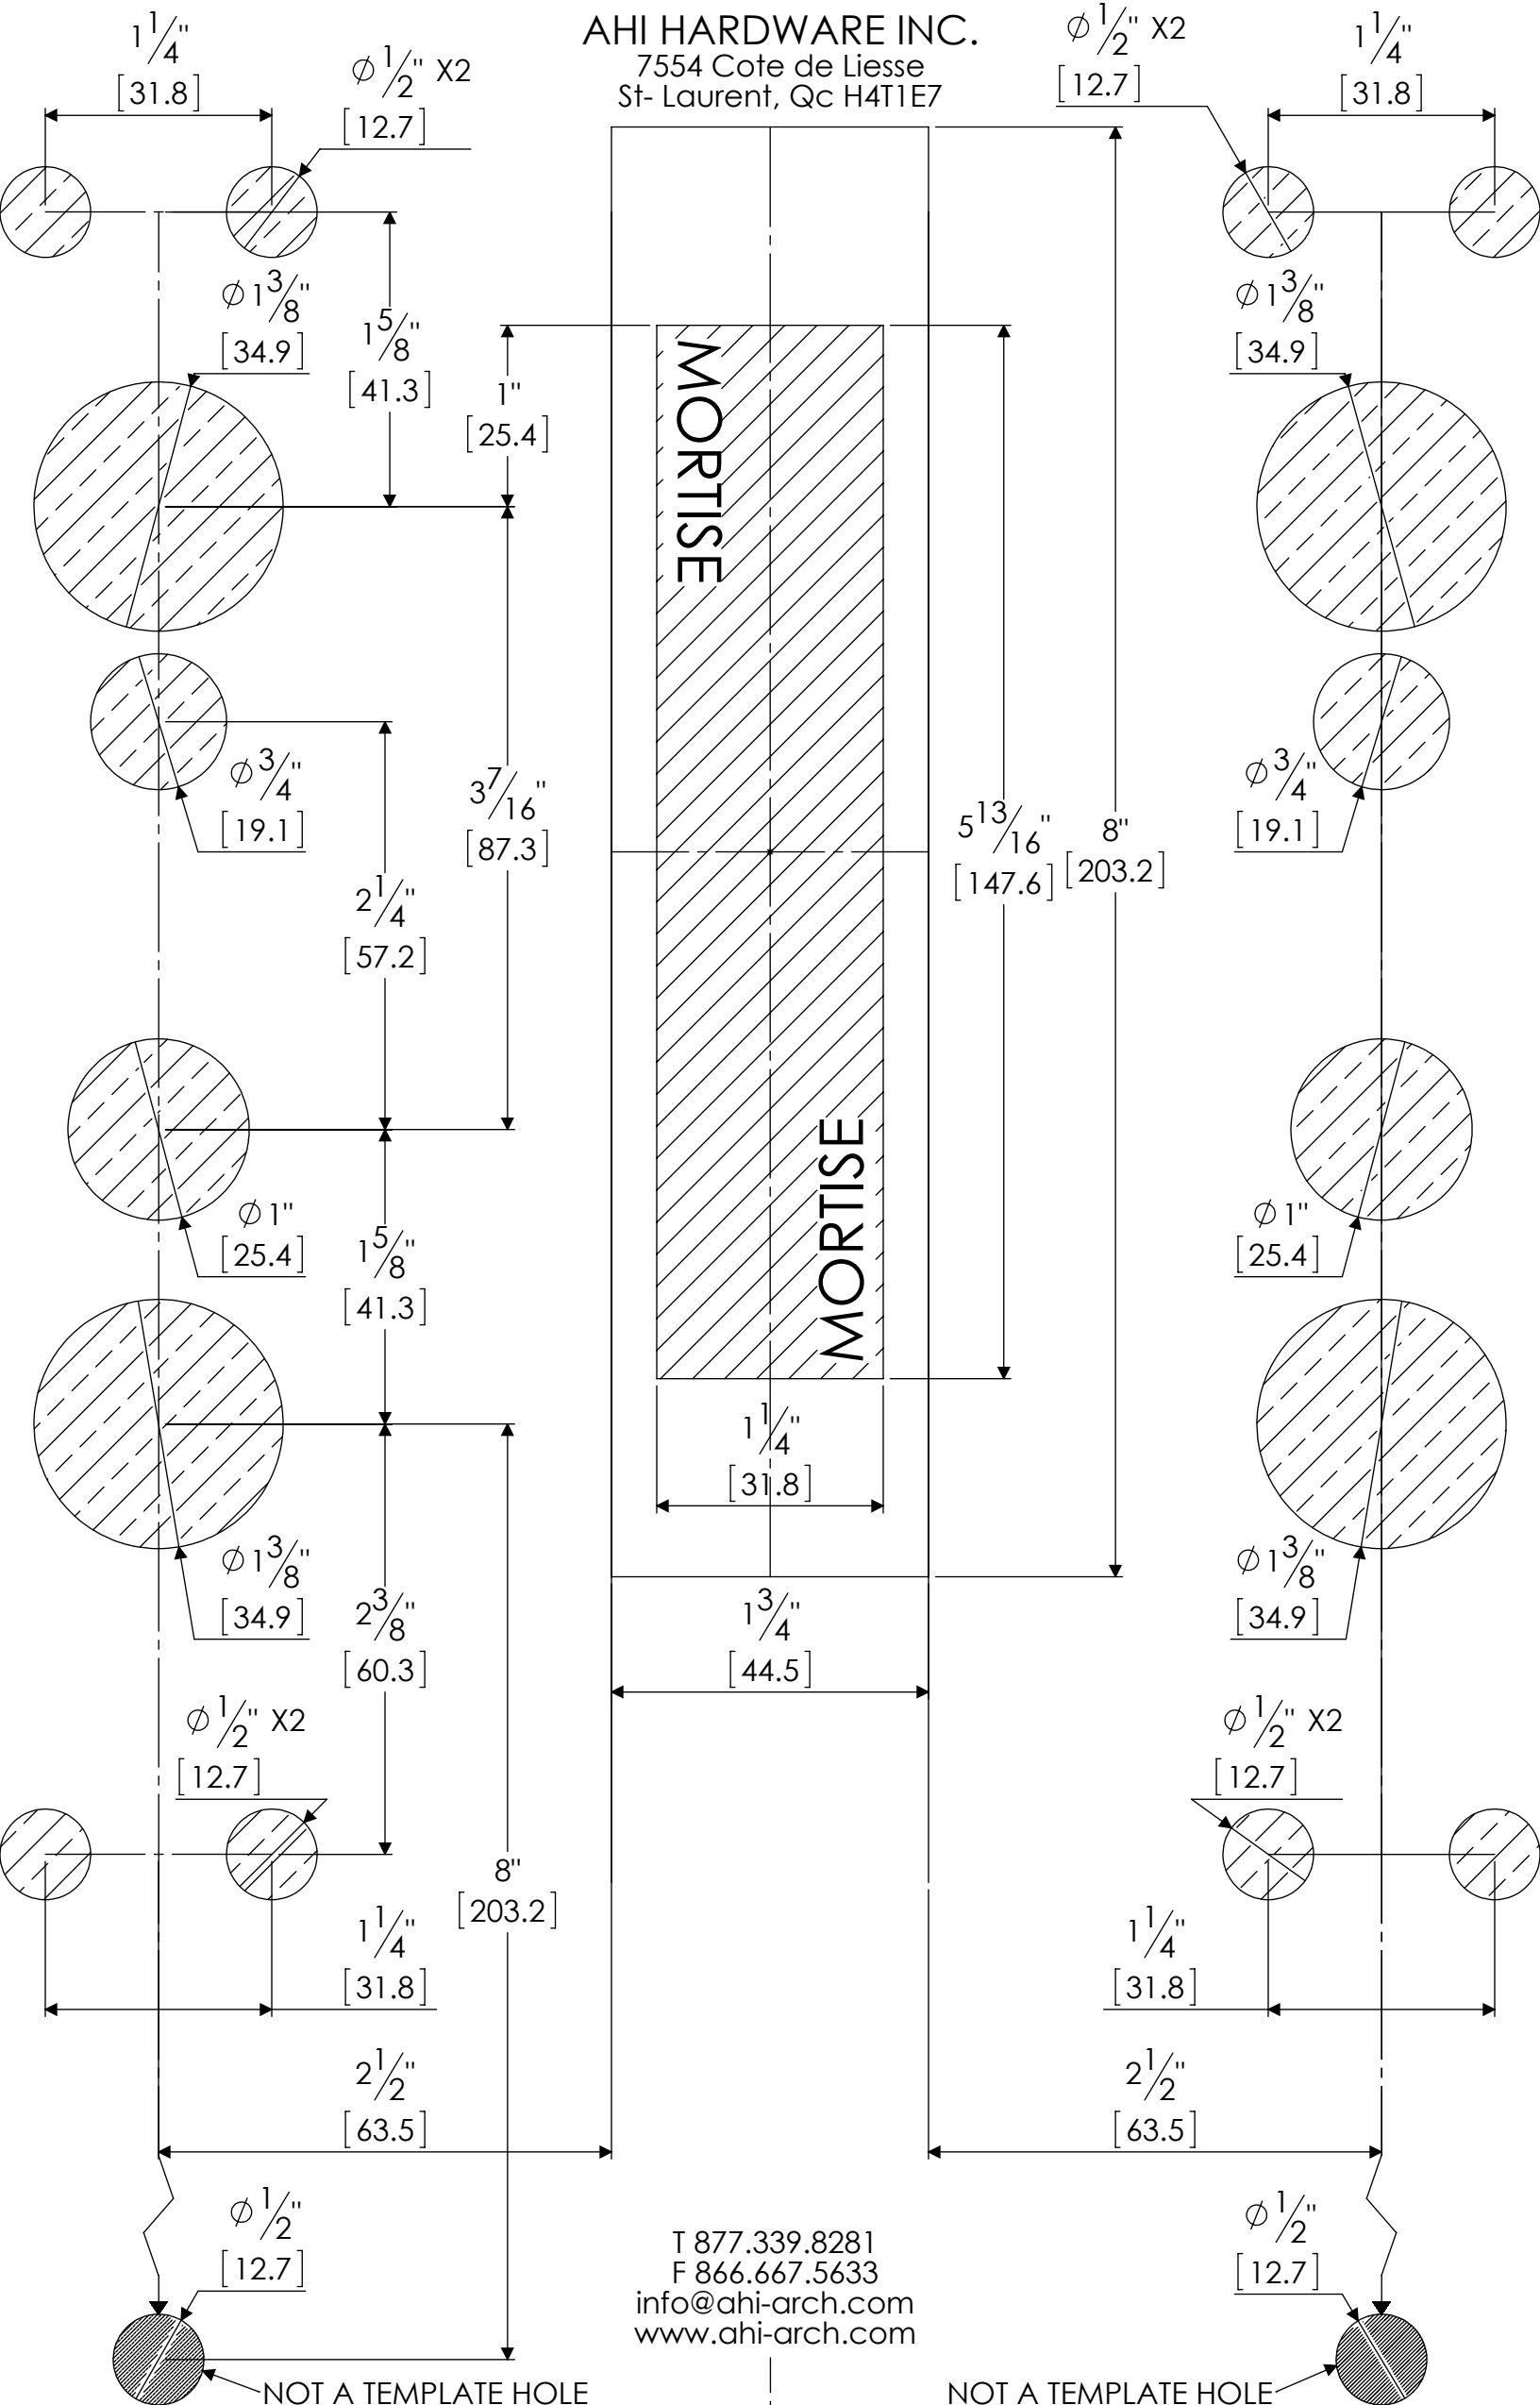

TEMPLATE FOR SIG3004  
 AHI HARDWARE INC.  
 7554 Cote de Liesse  
 St-Laurent, Qc H4T1E7

T 877.339.8281  
 F 866.667.5633  
 info@ahi-arch.com  
 www.ahi-arch.com