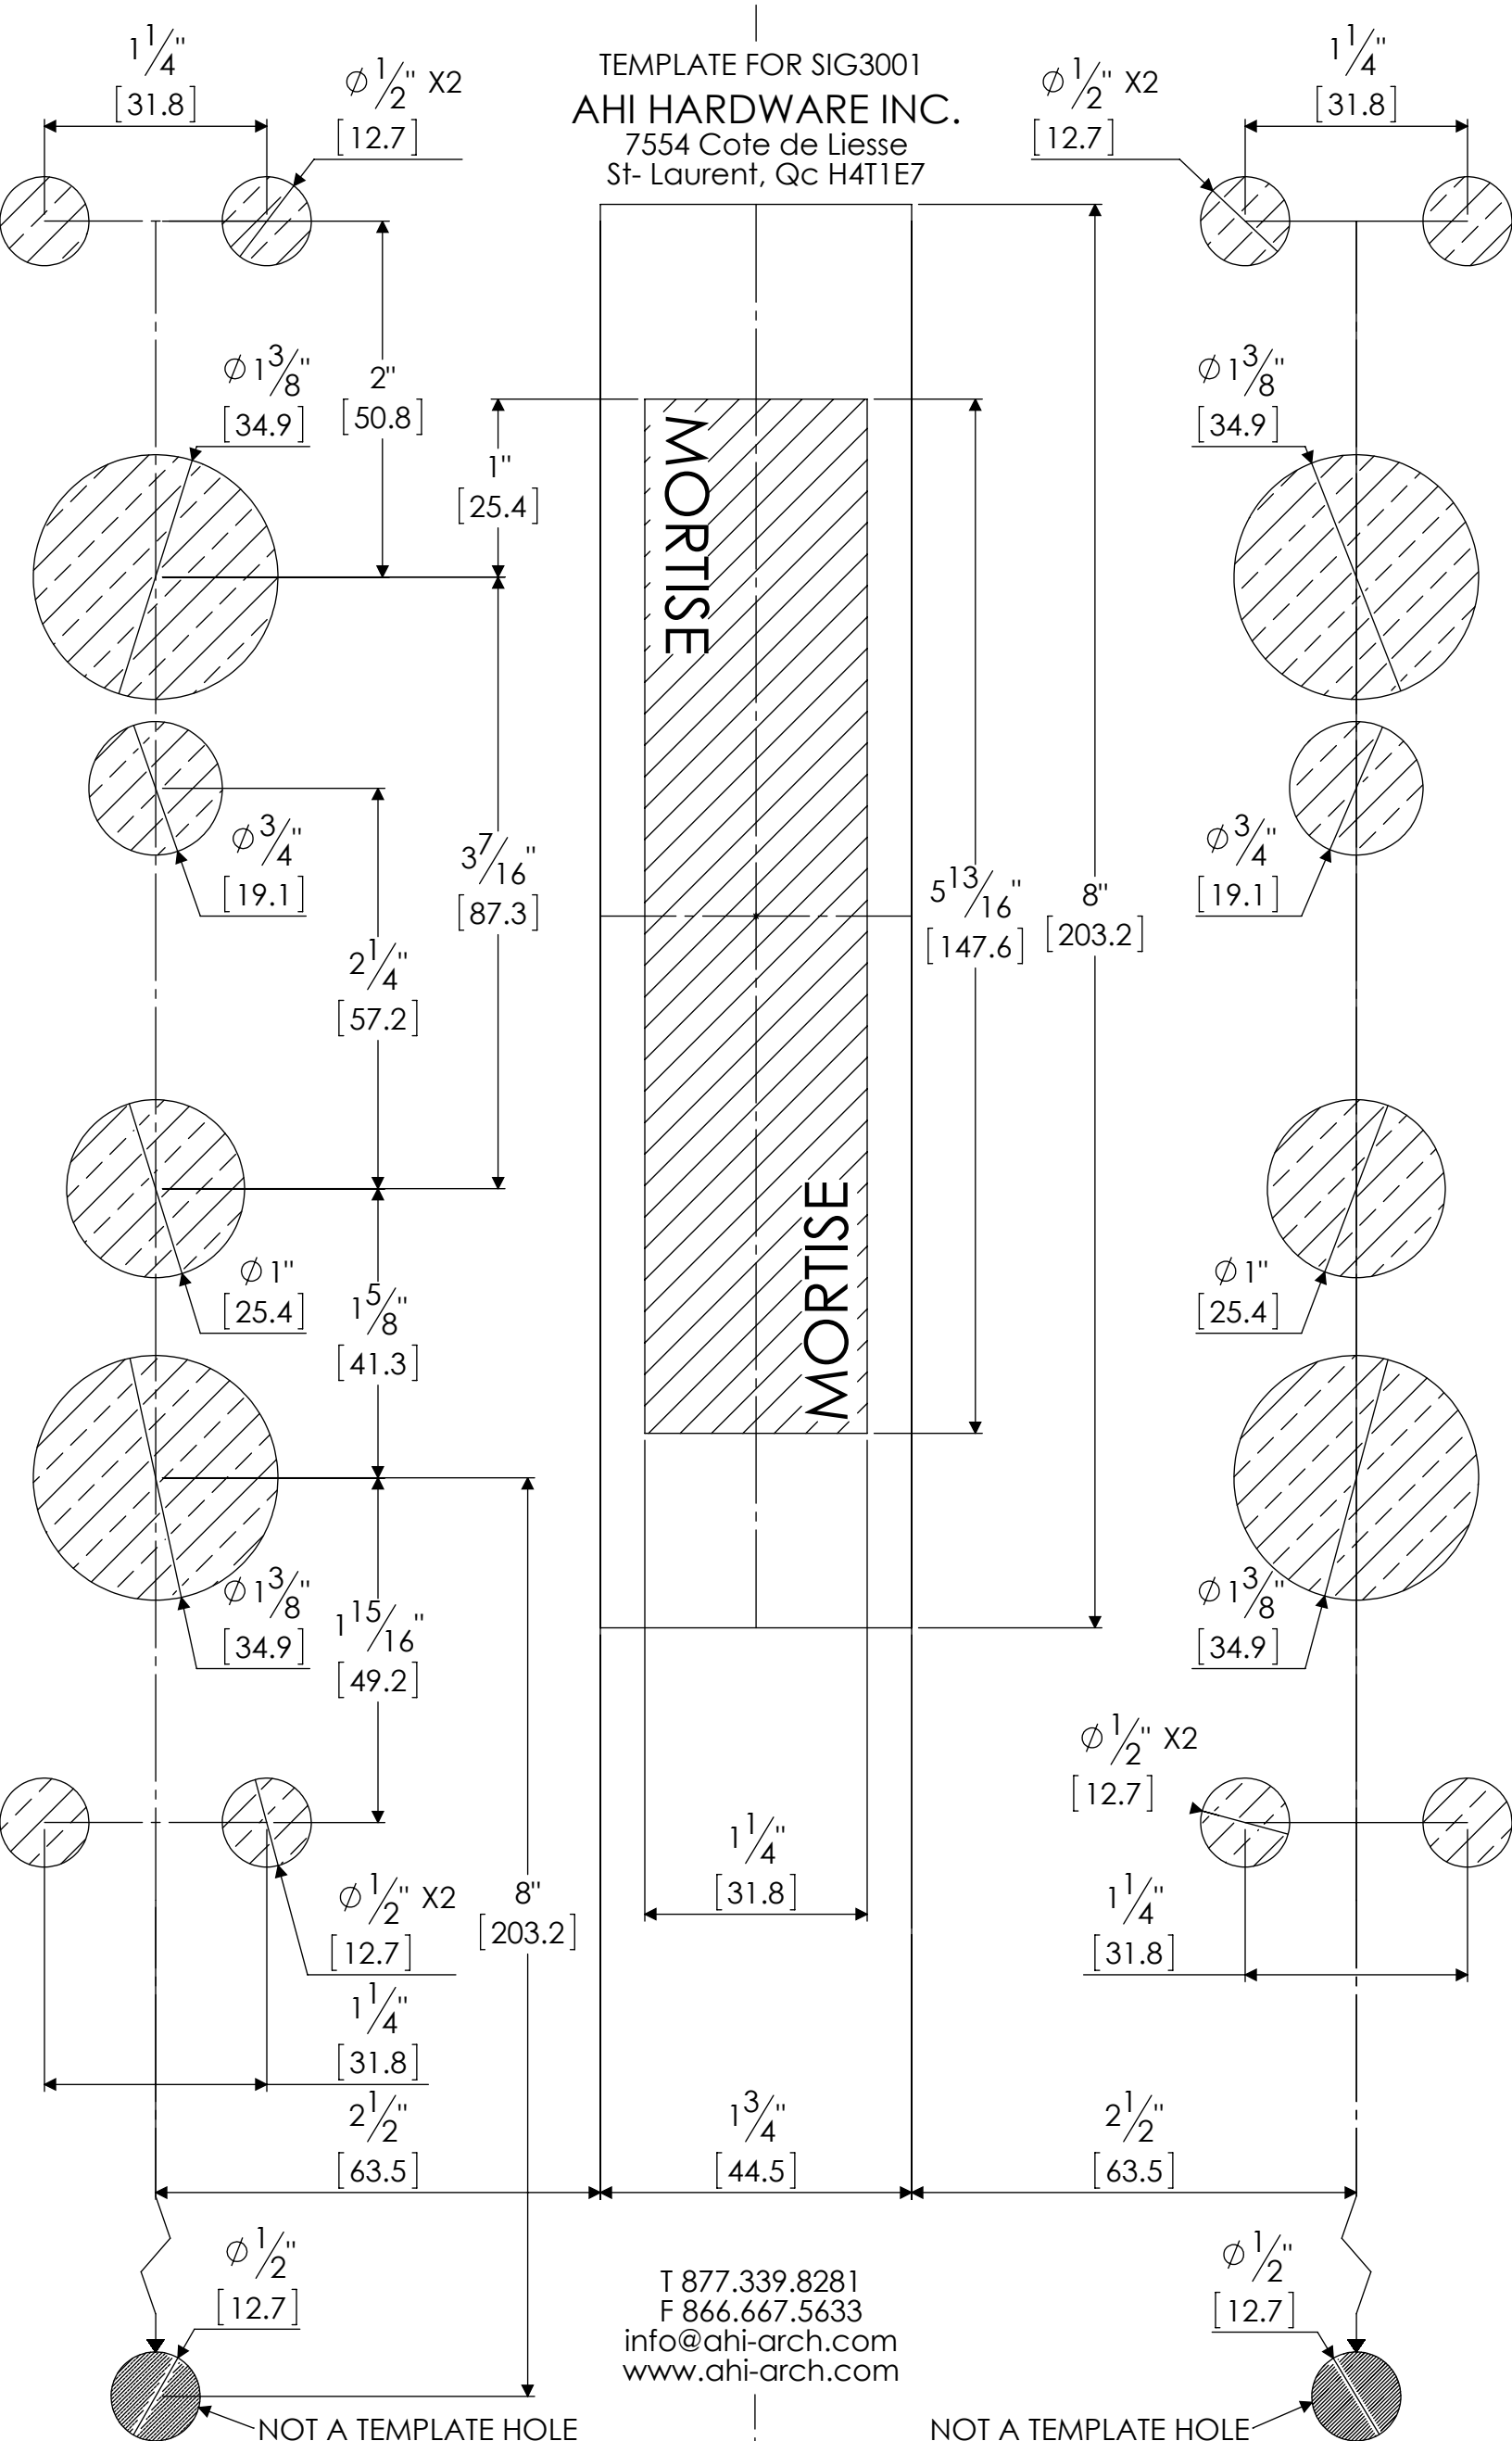

TEMPLATE FOR SIG3001
 AHI HARDWARE INC.
 7554 Cote de Liesse
 St-Laurent, Qc H4T1E7

T 877.339.8281
 F 866.667.5633
 info@ahi-arch.com
 www.ahi-arch.com

NOT A TEMPLATE HOLE

NOT A TEMPLATE HOLE