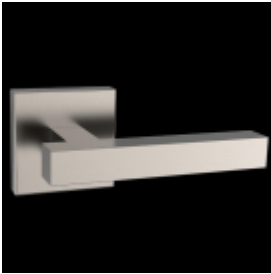

No.117

- **Material:** 304ss grade stainless steel
- **Type:** Hollow lever
- **Finish:** Satin stainless 630 [Learn More](#)