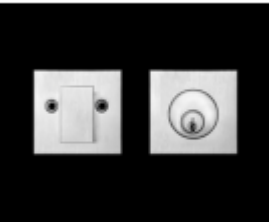

### [No.4650](#)

- Heavy Duty
- 20 Minute UL Fire rated
- Standard Key Thumbturn
- Optional Key-Key or Thumbturn only
- Stainless Steel
- 32D/630 Satin 32/629 Polished
- Schlage C keyway (2 Keys included) [Learn More](#)

### [No.4750](#)

- Heavy Duty
- 316 Marine Grade
- Standard Key Thumbturn
- Optional Key-Key or Thumbturn only
- Solid Casted Stainless Steel
- 32D/630 Satin 32/629 Polished
- Schlage C keyway (2 Keys included) [Learn More](#)

### [No.4850](#)

- Heavy Duty
- 316 Marine Grade
- Standard Key Thumbturn
- Optional Key-Key or Thumbturn only
- Solid Casted Stainless Steel
- 32D/630 Satin 32/629 Polished
- Schlage C keyway (2 Keys included) [Learn More](#)