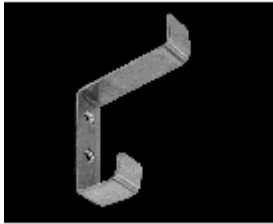

## Door Stops & Assorted Hardware

[No.700](#)No.700 Satin Stainless steel coat hook [Learn More](#)

[No.701](#)No.701 Satin Stainless steel coat hook. [Learn More](#)

[No.702](#)No.702 Satin Stainless steel coat hook with bumper [Learn More](#)

[No.721](#)No.721 Satin Stainless steel floor mounted door stopper with heavy duty rubber ring [Learn More](#)

[No.723](#)No.723 Satin Stainless steel hold open door stopper with small rubber rings [Learn More](#)

[No.724](#)No.724 Satin Stainless steel and polished stainless steel floor mounted door stop with heavy duty rubber ring [Learn More](#)

[No.725](#)No.725 Satin Stainless steel and polished stainless steel wall stopper [Learn More](#)

[No.726](#)No.726 Satin Stainless steel short door stop with extra large rubber bumper [Learn More](#)

[No.727](#)No.727 Satin Stainless steel and polished stainless steel wall mounted door stopper. Available in 50mm and 85mm lengths. [Learn More](#)