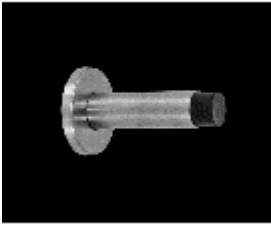

Door Stops & Assorted Hardware

[No.700](#)No.700 Satin Stainless steel coat hook [Learn More](#)

[No.701](#)No.701 Satin Stainless steel coat hook. [Learn More](#)

[No.702](#)No.702 Satin Stainless steel coat hook with bumper [Learn More](#)

[No.721](#)No.721 Satin Stainless steel floor mounted door stopper with heavy duty rubber ring [Learn More](#)

[No.723](#)No.723 Satin Stainless steel hold open door stopper with small rubber rings [Learn More](#)

[No.724](#)No.724 Satin Stainless steel and polished stainless steel floor mounted door stop with heavy duty rubber ring [Learn More](#)

[No.725](#)No.725 Satin Stainless steel and polished stainless steel wall stopper [Learn More](#)

[No.726](#)No.726 Satin Stainless steel short door stop with extra large rubber bumper [Learn More](#)

[No.727](#)No.727 Satin Stainless steel and polished stainless steel wall mounted door stopper. Available in 50mm and 85mm lengths. [Learn More](#)