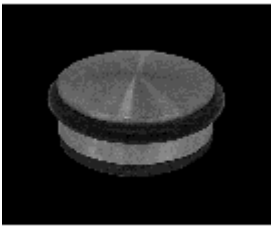

[No.729](#)No.729 Satin Stainless steel floor door stop. No mounting required [Learn More](#)