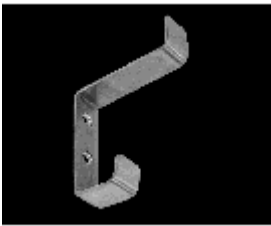

Door Stops & Assorted Hardware

[No.700](#)No.700 Satin Stainless steel coat hook [Learn More](#)

[No.701](#)No.701 Satin Stainless steel coat hook. [Learn More](#)

[No.702](#)No.702 Satin Stainless steel coat hook with bumper [Learn More](#)

[No.721](#)No.721 Satin Stainless steel floor mounted door stopper with heavy duty rubber ring [Learn More](#)

[No.723](#)No.723 Satin Stainless steel hold open door stopper with small rubber rings [Learn More](#)

[No.724](#)No.724 Satin Stainless steel and polished stainless steel floor mounted door stop with heavy duty rubber ring [Learn More](#)

[No.725](#)No.725 Satin Stainless steel and polished stainless steel wall stopper [Learn More](#)

[No.726](#)No.726 Satin Stainless steel short door stop with extra large rubber bumper [Learn More](#)

[No.727](#)No.727 Satin Stainless steel and polished stainless steel wall mounted door stopper. Available in 50mm and 85mm lengths. [Learn More](#)