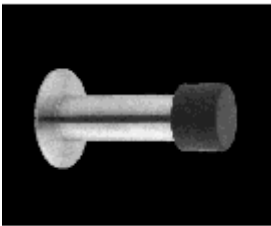

[No.727](#)No.727 Satin Stainless steel and polished stainless steel wall mounted door stopper. Available in 50mm and 85mm lengths. [Learn More](#)