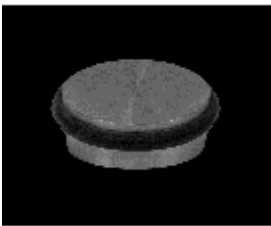

[No.721](#)No.721 Satin Stainless steel floor mounted door stopper with heavy duty rubber ring [Learn More](#)

[No.723](#)No.723 Satin Stainless steel hold open door stopper with small rubber rings [Learn More](#)

[No.724](#)No.724 Satin Stainless steel and polished stainless steel floor mounted door stop with heavy duty rubber ring [Learn More](#)

[No.725](#)No.725 Satin Stainless steel and polished stainless steel wall stopper [Learn More](#)

[No.726](#)No.726 Satin Stainless steel short door stop with extra large rubber bumper [Learn More](#)

[No.727](#)No.727 Satin Stainless steel and polished stainless steel wall mounted door stopper. Available in 50mm and 85mm lengths. [Learn More](#)