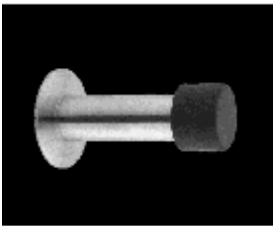

## Door Stops & Assorted Hardware

[No.700](#)No.700 Satin Stainless steel coat hook [Learn More](#)

[No.701](#)No.701 Satin Stainless steel coat hook. [Learn More](#)

[No.702](#)No.702 Satin Stainless steel coat hook with bumper [Learn More](#)

[No.721](#)No.721 Satin Stainless steel floor mounted door stopper with heavy duty rubber ring [Learn More](#)

[No.723](#)No.723 Satin Stainless steel hold open door stopper with small rubber rings [Learn More](#)

[No.724](#)No.724 Satin Stainless steel and polished stainless steel floor mounted door stop with heavy duty rubber ring [Learn More](#)

[No.725](#)No.725 Satin Stainless steel and polished stainless steel wall stopper [Learn More](#)

[No.726](#)No.726 Satin Stainless steel short door stop with extra large rubber bumper [Learn More](#)

[No.727](#)No.727 Satin Stainless steel and polished stainless steel wall mounted door stopper. Available in 50mm and 85mm lengths. [Learn More](#)