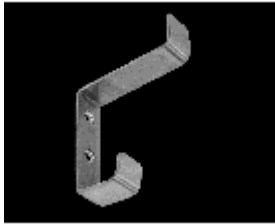

Door Stops & Assorted Hardware

[No.700](#)No.700 Satin Stainless steel coat hook [Learn More](#)

[No.701](#)No.701 Satin Stainless steel coat hook. [Learn More](#)

[No.702](#)No.702 Satin Stainless steel coat hook with bumper [Learn More](#)

[No.721](#)No.721 Satin Stainless steel floor mounted door stopper with heavy duty rubber ring [Learn More](#)

[No.723](#)No.723 Satin Stainless steel hold open door stopper with small rubber rings [Learn More](#)

[No.724](#)No.724 Satin Stainless steel and polished stainless steel floor mounted door stop with heavy duty rubber ring [Learn More](#)

[No.725](#)No.725 Satin Stainless steel and polished stainless steel wall stopper [Learn More](#)

[No.726](#)No.726 Satin Stainless steel short door stop with extra large rubber bumper [Learn More](#)

[No.727](#)No.727 Satin Stainless steel and polished stainless steel wall mounted door stopper. Available in 50mm and 85mm lengths. [Learn More](#)