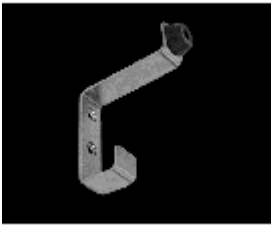

Door Stops & Assorted Hardware

[No.700](#)No.700 Satin Stainless steel coat hook [Learn More](#)

[No.701](#)No.701 Satin Stainless steel coat hook. [Learn More](#)

[No.702](#)No.702 Satin Stainless steel coat hook with bumper [Learn More](#)

[No.721](#)No.721 Satin Stainless steel floor mounted door stopper with heavy duty rubber ring [Learn More](#)

[No.723](#)No.723 Satin Stainless steel hold open door stopper with small rubber rings [Learn More](#)

[No.724](#)No.724 Satin Stainless steel and polished stainless steel floor mounted door stop with heavy duty rubber ring [Learn More](#)

[No.725](#)No.725 Satin Stainless steel and polished stainless steel wall stopper [Learn More](#)

[No.726](#)No.726 Satin Stainless steel short door stop with extra large rubber bumper [Learn More](#)

[No.727](#)No.727 Satin Stainless steel and polished stainless steel wall mounted door stopper. Available in 50mm and 85mm lengths. [Learn More](#)