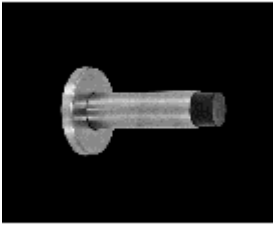

## Door Stops & Assorted Hardware

[No.700](#)No.700 Satin Stainless steel coat hook [Learn More](#)

[No.701](#)No.701 Satin Stainless steel coat hook. [Learn More](#)

[No.702](#)No.702 Satin Stainless steel coat hook with bumper [Learn More](#)

[No.721](#)No.721 Satin Stainless steel floor mounted door stopper with heavy duty rubber ring [Learn More](#)

[No.723](#)No.723 Satin Stainless steel hold open door stopper with small rubber rings [Learn More](#)

[No.724](#)No.724 Satin Stainless steel and polished stainless steel floor mounted door stop with heavy duty rubber ring [Learn More](#)

[No.725](#)No.725 Satin Stainless steel and polished stainless steel wall stopper [Learn More](#)

[No.726](#)No.726 Satin Stainless steel short door stop with extra large rubber bumper [Learn More](#)

[No.727](#)No.727 Satin Stainless steel and polished stainless steel wall mounted door stopper. Available in 50mm and 85mm lengths. [Learn More](#)