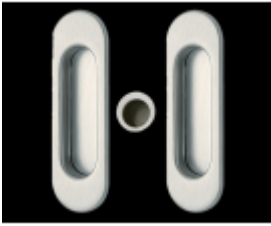

Sliding Door Hardware

[SDK068](#)PA includes:

- 2 Trims and 1 edge pull
- Concealed screws
- 3/8" Projection
- Available in Polished Brass, Oil Rubbed bronze, Satin Nickel and Polished Chrome
- Split finish available
- Made in Italy [Learn More](#)

[SDK091](#)PA includes:

- 2 Trims and 1 edge pull
- Concealed screws
- 3/8" Projection
- Available in Polished Brass, Oil Rubbed bronze, Satin Nickel and Polished Chrome
- Split finish available
- Made in Italy [Learn More](#)

[SDK092](#)PA includes:

- 2 Trims and 1 edge pull
- Concealed screws
- 3/8" Projection
- Available in Polished Brass, Oil Rubbed bronze, Satin Nickel and Polished Chrome
- Split finish available
- Made in Italy [Learn More](#)

[SDK096](#)PA includes:

- 2 Trims and 1 edge pull
- Concealed screws
- 3/8" Projection
- Available in Polished Brass, Oil Rubbed bronze, Satin Nickel and Polished Chrome
- Split finish available
- Made in Italy [Learn More](#)