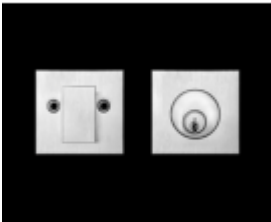

### [No.4650](#)

- Heavy Duty
- 20 Minute UL Fire rated
- Standard Key Thumbturn
- Optional Key-Key or Thumbturn only
- Stainless Steel
- 32D/630 Satin 32/629 Polished
- Schlage C keyway (2 Keys included) [Learn More](#)

### [No.4750](#)

- Heavy Duty
- 316 Marine Grade
- Standard Key Thumbturn
- Optional Key-Key or Thumbturn only
- Solid Casted Stainless Steel
- 32D/630 Satin 32/629 Polished
- Schlage C keyway (2 Keys included) [Learn More](#)

### [No.4850](#)

- Heavy Duty
- 316 Marine Grade
- Standard Key Thumbturn
- Optional Key-Key or Thumbturn only
- Solid Casted Stainless Steel
- 32D/630 Satin 32/629 Polished
- Schlage C keyway (2 Keys included) [Learn More](#)